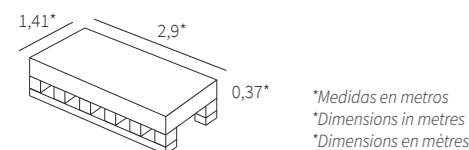

Torano Dorado PEI 4

● 120x260	Rec.	M300	054.200.0103.09878	
● 120x260	Rec.	M204	052.200.0103.09878	
● 75x150	Rec.	M114	004.350.0103.09878	
● 60x120	Rec.	M96	004.869.0103.09878	
● 120x120	Rec.	M150	004.120.0103.09878	
● 60x60	Rec.	M61	004.840.0103.09878	
● 30x60	Rec.	M61	004.450.0103.09878	

Torano M. Dorado PEI 4

● 60x120	Rec.	M83	017.869.0103.10106	
● 120x120	Rec.	M123	017.120.0103.10106	
● 60x60	Rec.	M48	017.840.0103.10106	
● 30x60	Rec.	M48	017.450.0103.10106	
● 19,8x22,8	Rec.	M72	015.292.0103.10106	
● 8x40	Rec.	M90	015.223.0103.10106	

Malla Torano

● Dorado	30x30(5) Malla	M235	038.281.0103.09878	
● Dorado	32,5x22,5 Malla	P46	038.297.0103.09878	

Malla Torano M.

● Dorado	30x30(5) Malla	M235	025.281.0103.10106	
● Dorado	32,5x22,5 Malla	P46	025.297.0103.10106	

Chevron 8x40
Pieza derecha e izquierda en la misma caja
Right and left piece in the same box.
Pièce gauche et pièce droite dans la même boîte

Empaquetado / Packaging / Emballage

Formato	pz/pl	m²/pz	m²/pl	kg/pl
120x260	20	3.12	62.40	1,050.00

Empaquetado / Packaging / Emballage

Formato	pz/cj	m²/cj	cj/pl	m²/pl	kg/cj	kg/pl
75x150	1	1.13	40	45.20	28.00	1,184.00
60x120	2	1.44	32	46.08	34.50	1,129.00
120x120	1	1.44	36	51.84	38.40	1,422.40
60x60	4	1.44	30	43.20	30.00	920.00
30x60	6	1.08	48	51.84	22.00	1,076.00
32,5x22,5	9	-	-	-	13.50	-
30x30 (5)	11	1.00	42	42.00	23.00	986.00
19,8x22,8	24	0.84	48	40.32	18.00	884.00
8x40	30	0.96	64	61.40	16.40	1,050.00